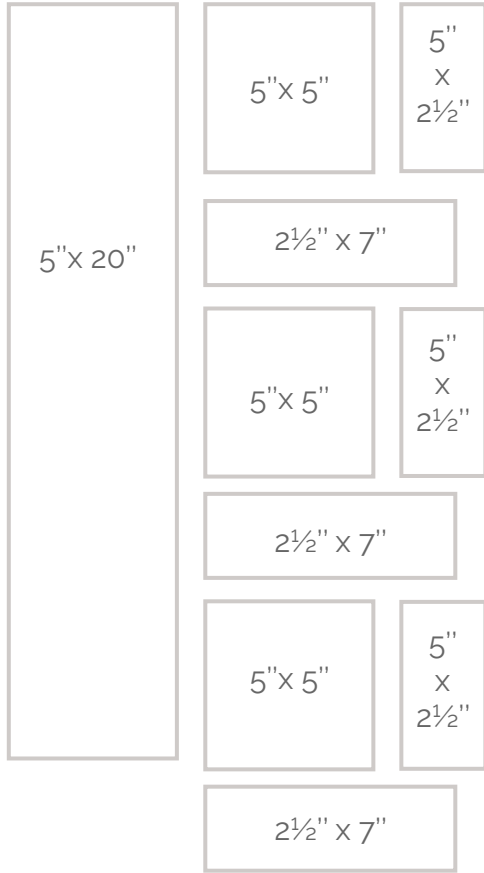

Botanical Blues Quilt

By Ellen March for **sulky**
Create with Confidence

- Block 1
 - Block 2
 - Block 3
-
- Border 4
 - Base 5
 - Batting Size**
50" x 55"

Section 1

1

2

3

4

5

Section 2

6

Section 3

7

8

9

10