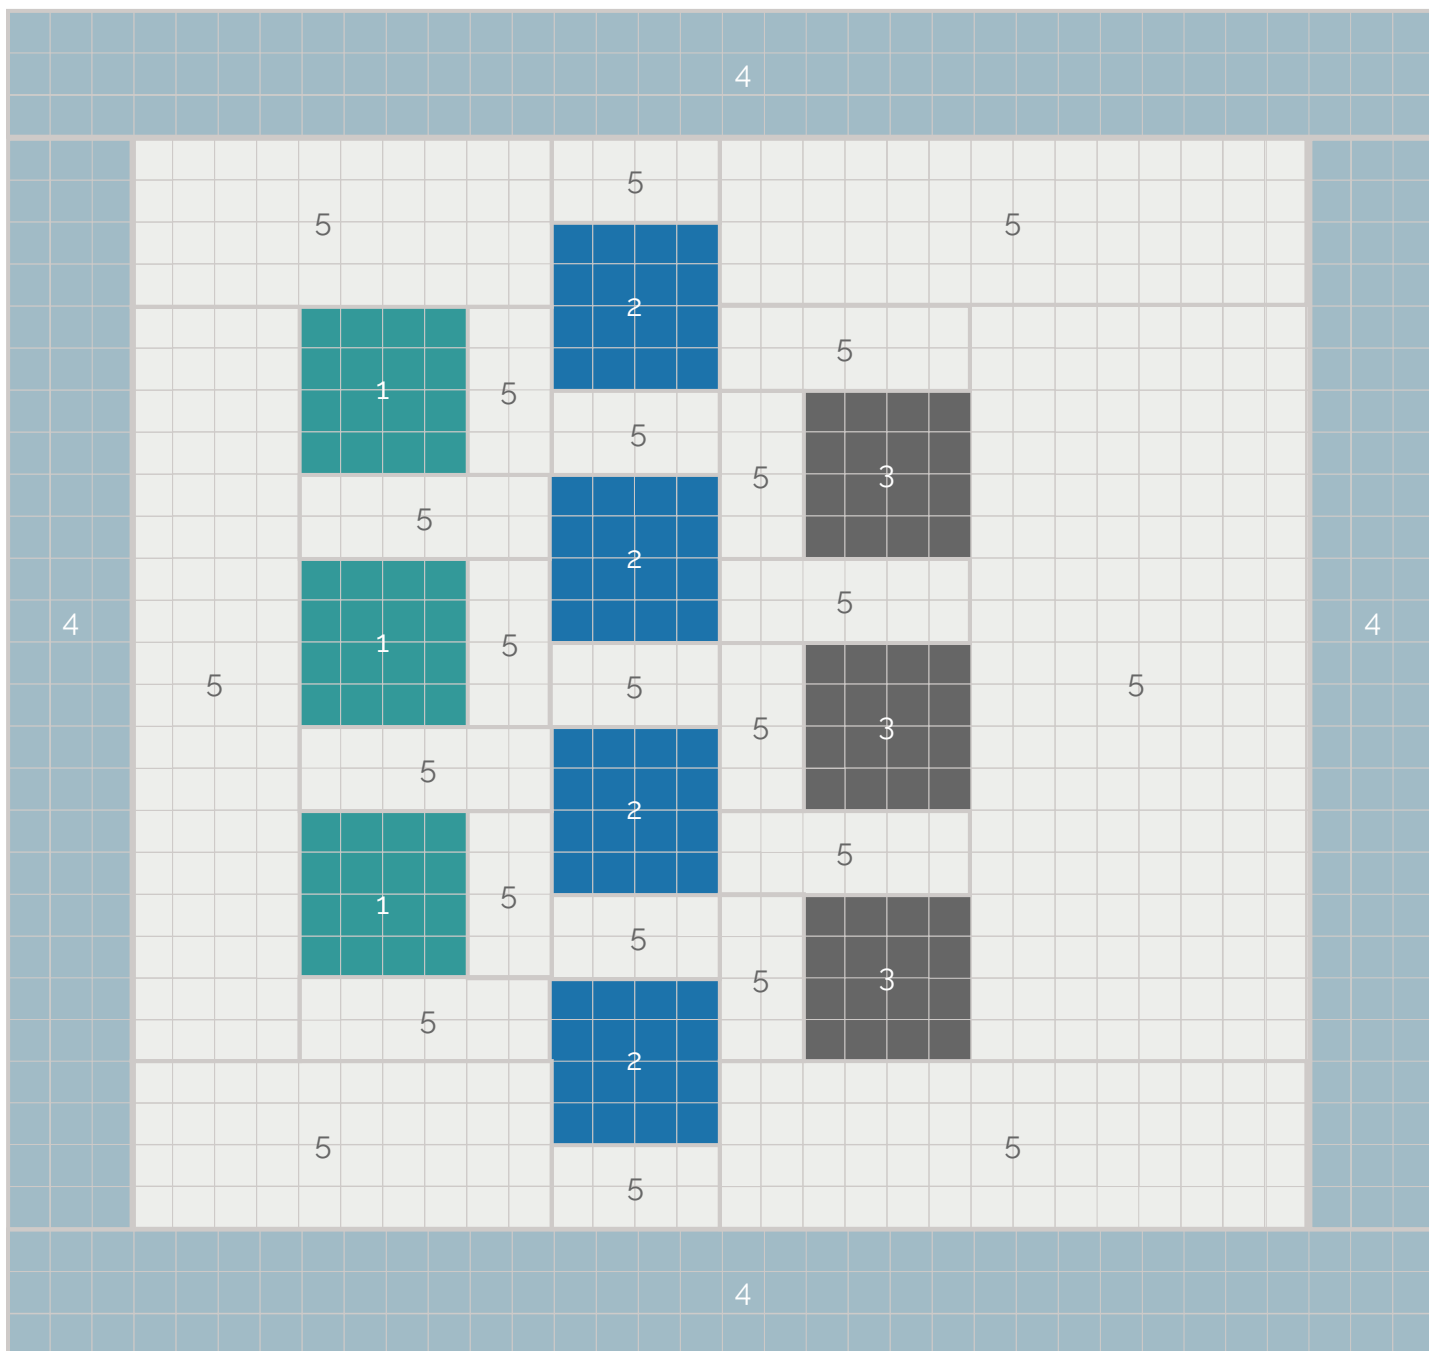

Botanical Blues Quilt

By Ellen March for **sulky**
Create with Confidence

- Block 1
 - Block 2
 - Block 3
-
- Border 4
 - Base 5
 - Batting Size**
50" x 55"

Section 1

1

2

3

4

5

Section 2

6

Section 3

7

8

9

10